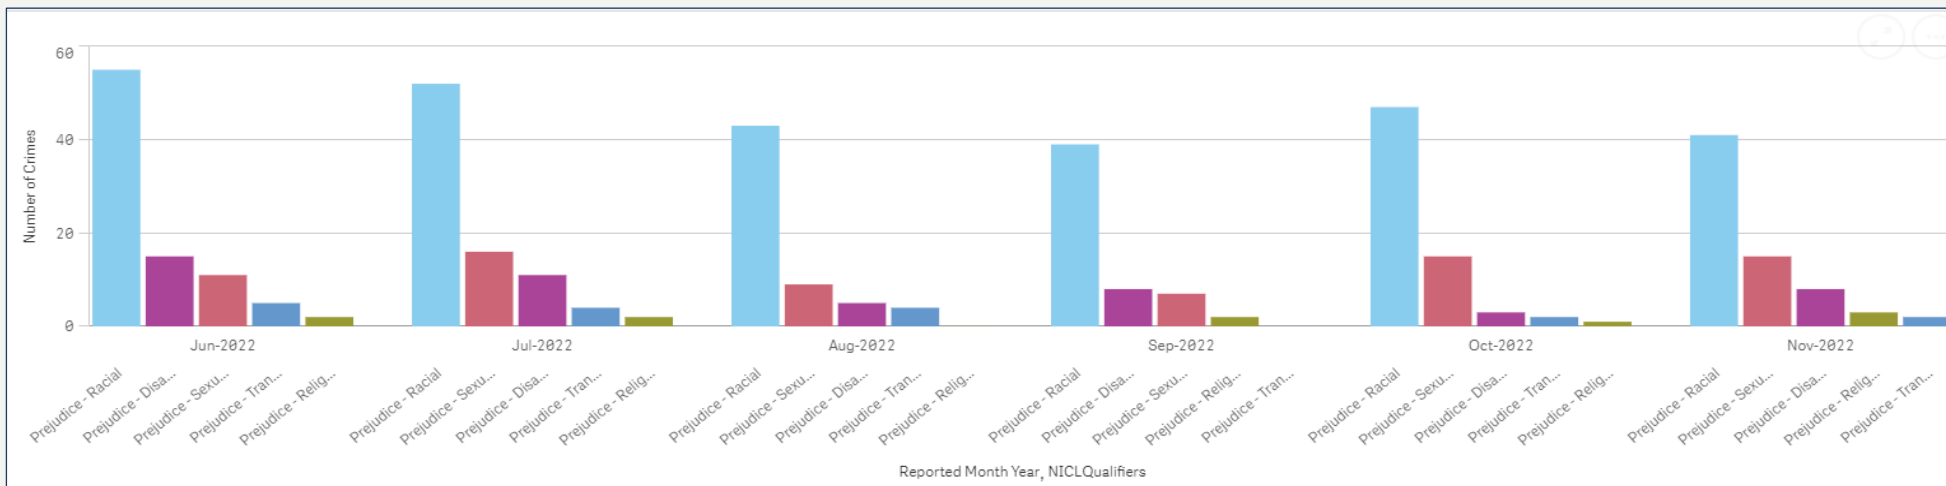

Performance – Hate Crime Overview

Force

Hate Crime is reporting as stable across the Force. Volumes are now reporting flatter across the year. Year on year trend data is reporting increases in Transgender and Sexual Orientation related hate which follows National trends.

Work by the Hate Crime Silver Scrutiny Panel on hate crime video to raise awareness of Hate Crime and how to report it, including details surrounding how the Criminal Justice System responds to it is ongoing. There is an increased focus on Out of Court Disposal outcomes relating to Hate Crimes.

Force Hate Crime (6 months to November 2022)

Amesbury CPT

	Number of Crimes	Change (number)	Change (%)
Total	28	-10	-26.3%
Prejudice – Racial	19	-9	-32.1%
Prejudice – Sexual orientation	4	-3	-42.9%
Prejudice - Disability	5	2	66.7%
Prejudice - Religion	0	0	0.0%
Prejudice - Transgender	0	0	0.0%

Year on year comparison December 2021 to November 2022 (note: an individual crime can be tagged with more than one prejudice type e.g. sexual orientation & transgender)